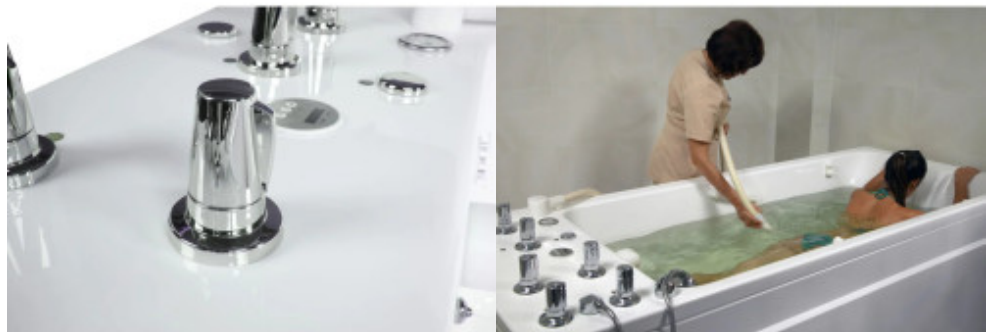

Aquameden - Underwater massage bathtub

Product short description:

Bathtub with water whip to manual underwater massage . The convenience of use is provided by **Electronic control panel** , water temperature sensors.

Product gallery:

Product description:

Aquameden - Underwater massage bathtub

Aquameden is a hydrotherapy bathtub designed for underwater massage. It facilitates rehabilitation and pain relief through massage performed with water nozzles and effective underwater therapy, thanks to a water whip equipped with smooth water pressure regulation.

The bathtub features a high-quality acrylic basin, reinforced with polyester laminate for enhanced durability, and is equipped with a control panel. The four-sided housing protects the device from damage while providing an aesthetic and modern appearance. The Aquameden bathtub is supported by four adjustable legs, finished with rubber protective caps.

Features:

Basin available in two colours: white or calypso green

Basin made of high-quality acrylic glass

Water whip for underwater massage

Replaceable nozzle tips for the jet hose (optional)

Pressure gauge (up to 4,5 ba)